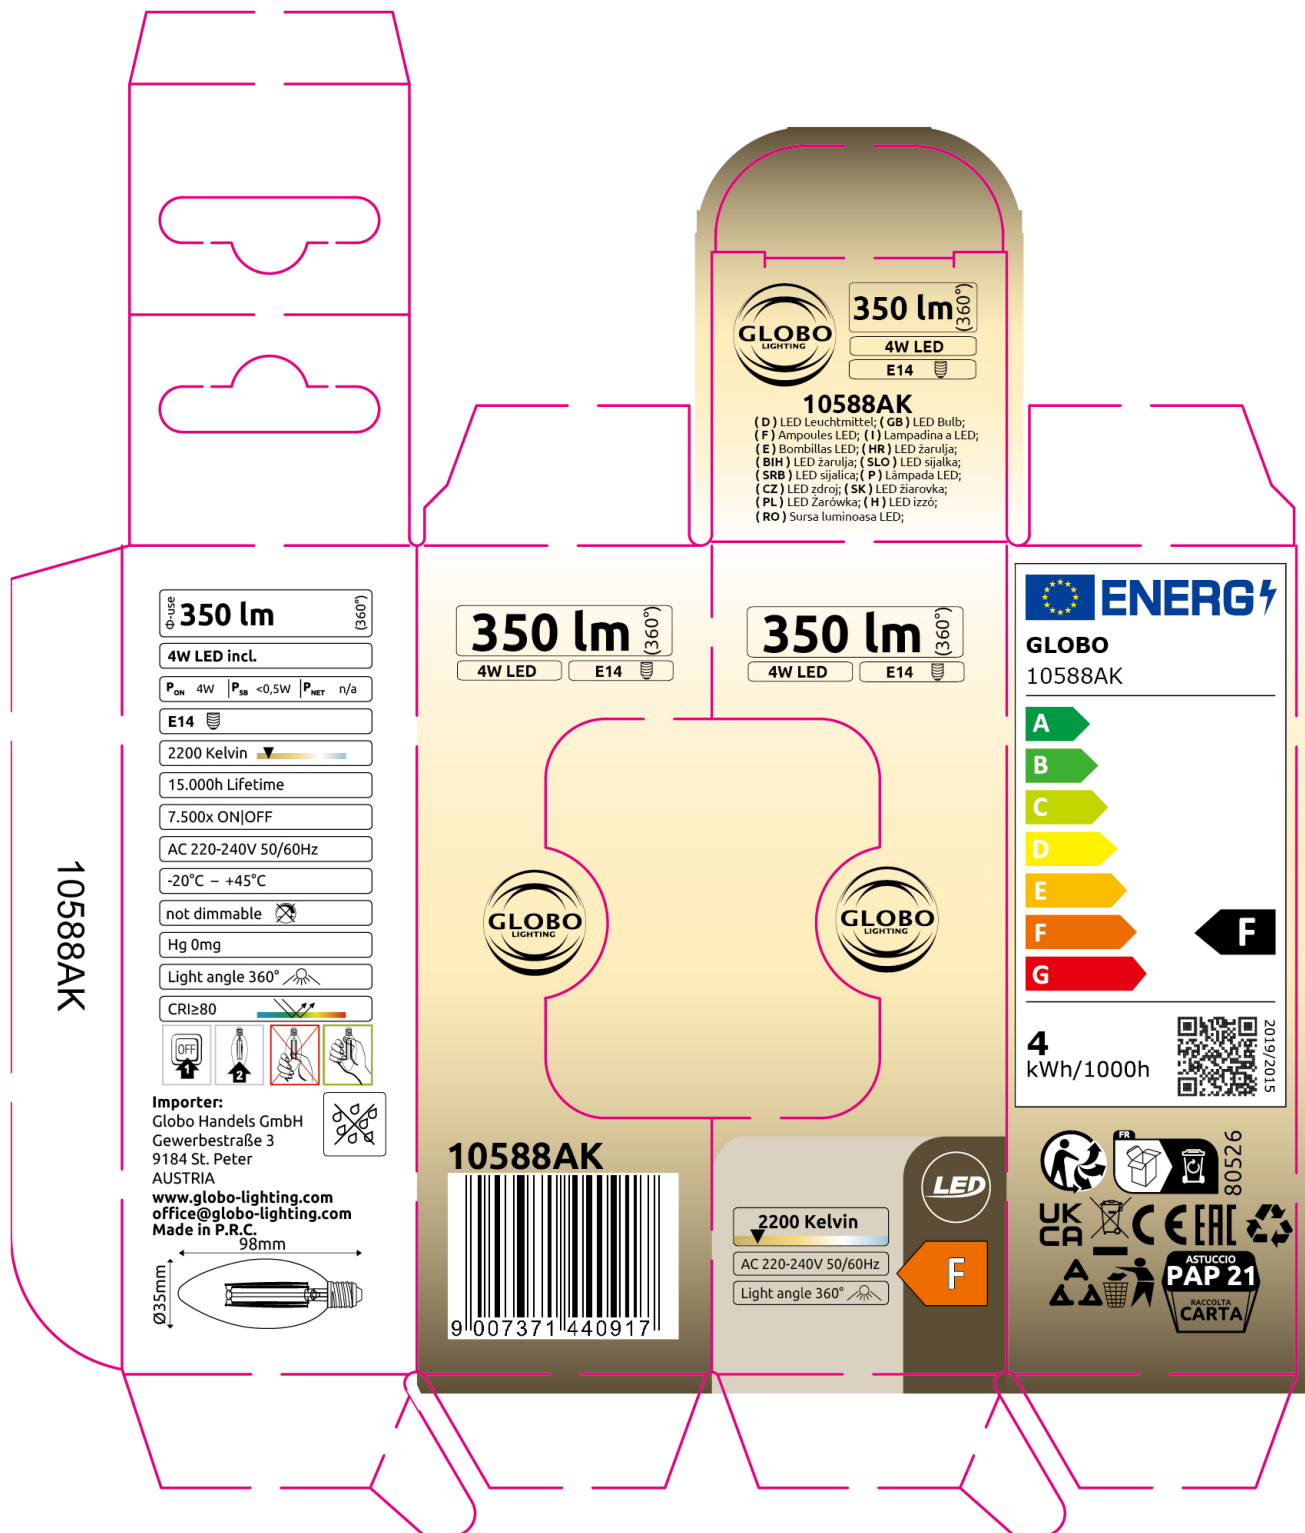

10588AK

350 lm (360°)
4W LED
E14

10588AK

10588AK

350 lm (360°)

4W LED incl.

P_{ON} 4W | P_{SB} <0,5W | P_{NET} n/a

E14

2200 Kelvin

15.000h Lifetime

7.500x ON/OFF

AC 220-240V 50/60Hz

-20°C - +45°C

not dimmable

Hg 0mg

Light angle 360°

CRI≥80

Importer:

Globo Handels GmbH
Gewerbestraße 3
9184 St. Peter
AUSTRIA

www.globo-lighting.com
office@globo-lighting.com
Made in P.R.C.

350 lm (360°)

4W LED E14

10588AK

2200 Kelvin

AC 220-240V 50/60Hz

Light angle 360°

LED

F

GLOBO
10588AK

4 kWh/1000h

2019/2015